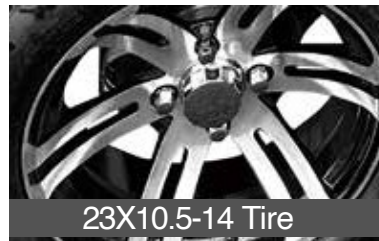

Macpherson Independent Suspension

23X10.5-14 Tire